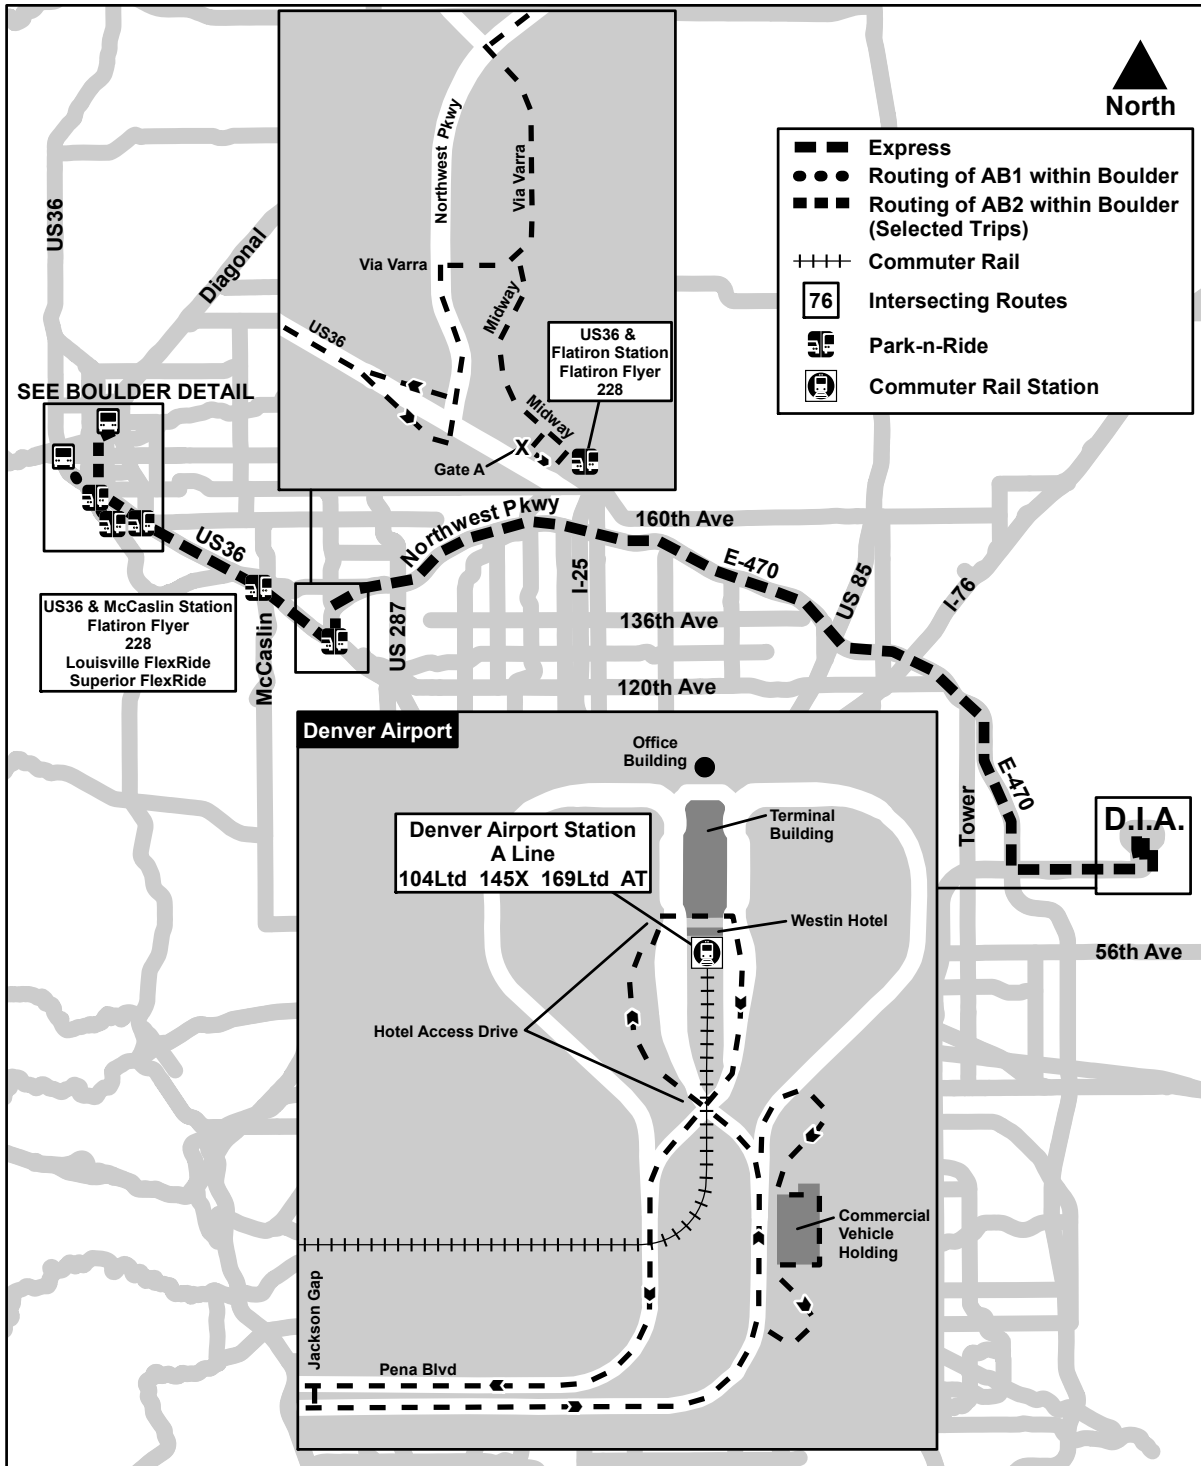

# Route AB1/AB2/ABX DIA/Boulder via E-470

Effective: 21 August 2022  
Map Revised: 21 August 2022

# Boulder Detail (Routes AB1/AB2/ABX and GS)

Effective: 21 August 2022  
 Map Revised: 21 August 2022